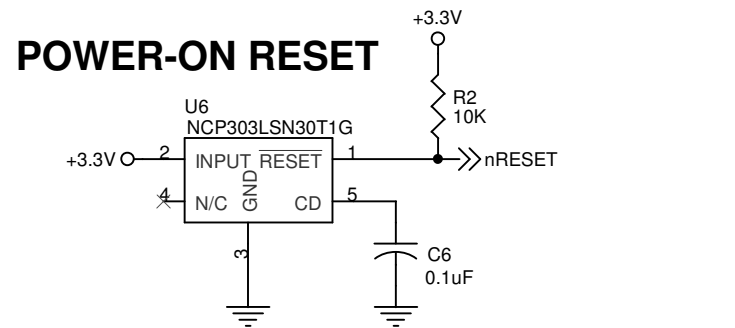

**S3C2410A
ARM9
272-FBGA**

www.TinCanTools.com		
Title HAMMER - S3C2410A Engine Board (DIP40)		
Size B	Document Number HAMMER_REV-B	Rev B
Date: Wednesday, January 10, 2007	Sheet 1	of 2

www.TinCanTools.com		
Title HAMMER - S3C2410A Engine Board (DIP40)		
Size B	Document Number HAMMER_REV-B	Rev B
Date: Wednesday, January 10, 2007	Sheet 2	of 2