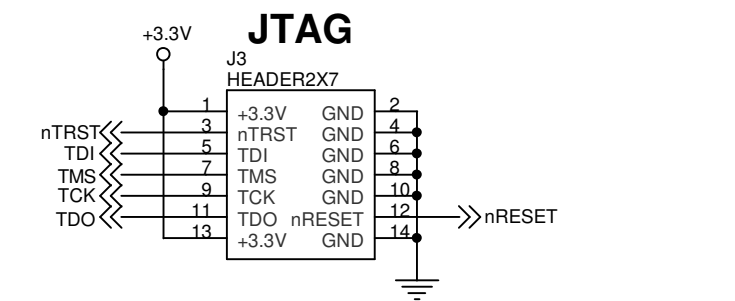

**S3C2410A
ARM9
272-FBGA**

www.TinCanTools.com		
Title HAMMER - S3C2410A Engine Board (DIP40)		
Size B	Document Number HAMMER_REV-B	Rev B
Date: Wednesday, January 10, 2007	Sheet 1	of 2

www.TinCanTools.com		
Title HAMMER - S3C2410A Engine Board (DIP40)		
Size B	Document Number HAMMER_REV-B	Rev B
Date: Wednesday, January 10, 2007	Sheet 2	of 2