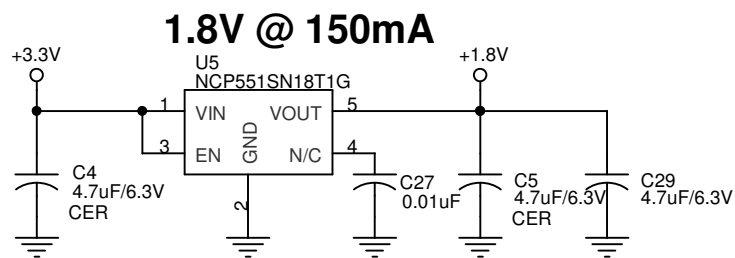

**S3C2410A
ARM9
272-FBGA**

www.TinCanTools.com		
Title HAMMER - S3C2410A Engine Board (DIP40)		
Size B	Document Number HAMMER_REV-B	Rev B
Date: Wednesday, January 10, 2007	Sheet 1	of 2

www.TinCanTools.com		
Title HAMMER - S3C2410A Engine Board (DIP40)		
Size B	Document Number HAMMER_REV-B	Rev B
Date: Wednesday, January 10, 2007	Sheet 2	of 2