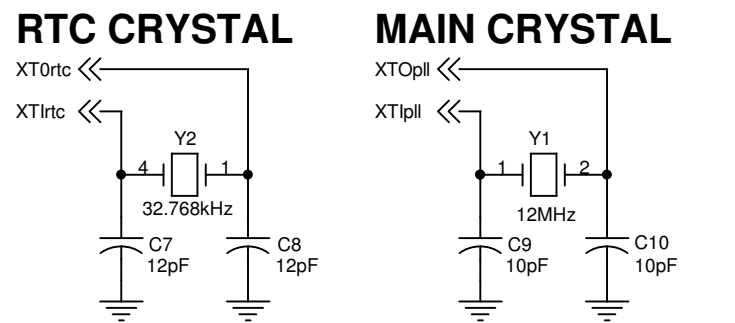

**S3C2410A
ARM9
272-FBGA**

www.TinCanTools.com		
Title HAMMER - S3C2410A Engine Board (DIP40)		
Size B	Document Number HAMMER_REV-B	Rev B
Date: Wednesday, January 10, 2007	Sheet 1	of 2

www.TinCanTools.com		
Title HAMMER - S3C2410A Engine Board (DIP40)		
Size B	Document Number HAMMER_REV-B	Rev B
Date: Wednesday, January 10, 2007	Sheet 2	of 2