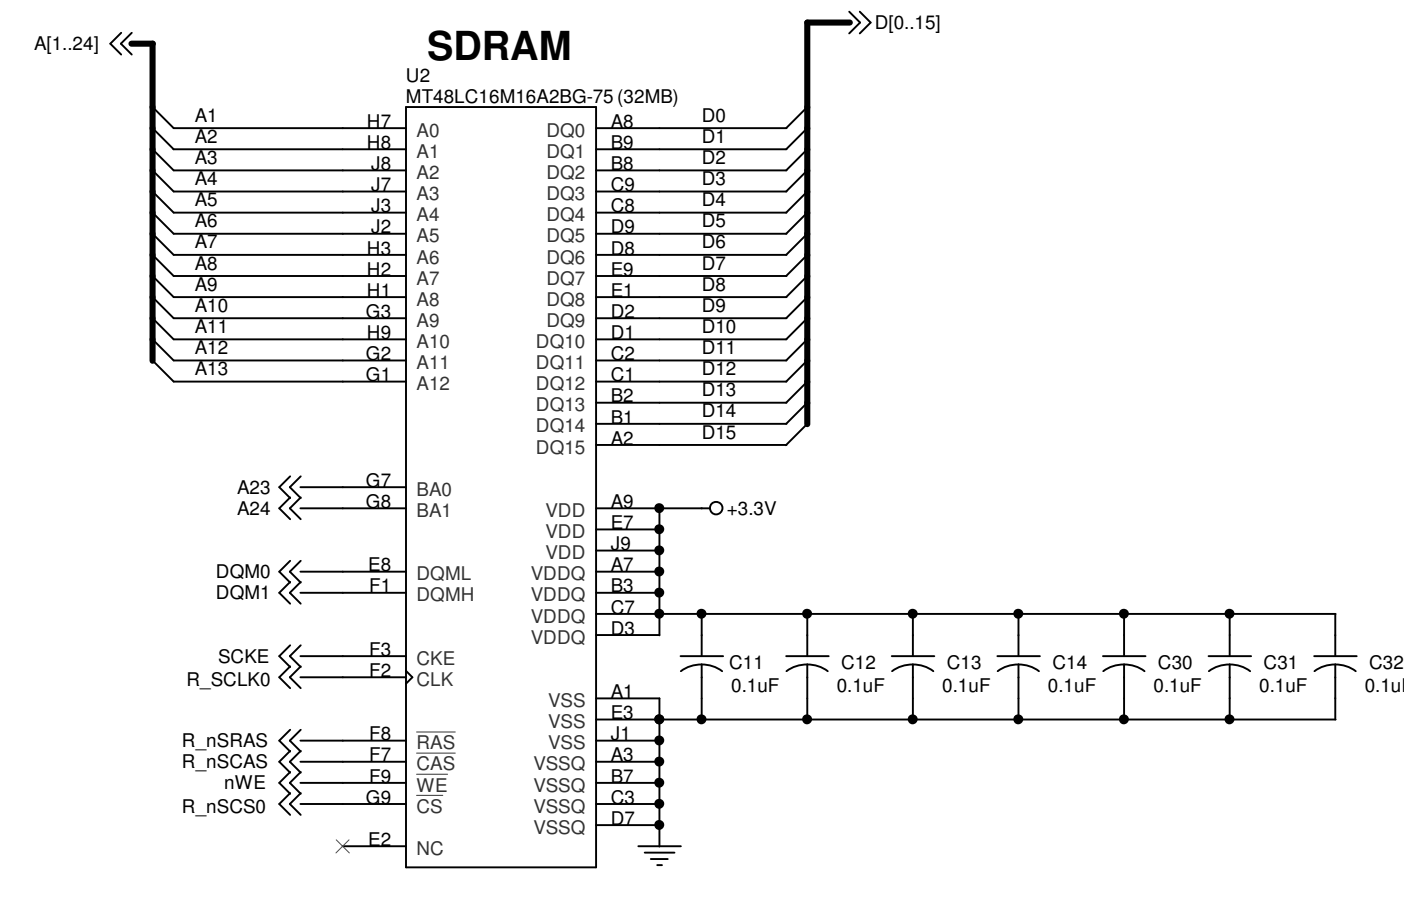

**S3C2410A
ARM9
272-FBGA**

www.TinCanTools.com		
Title HAMMER - S3C2410A Engine Board (DIP40)		
Size B	Document Number HAMMER_REV-B	Rev B
Date: Wednesday, January 10, 2007	Sheet 1	of 2

www.TinCanTools.com		
Title HAMMER - S3C2410A Engine Board (DIP40)		
Size B	Document Number HAMMER_REV-B	Rev B
Date: Wednesday, January 10, 2007	Sheet 2	of 2