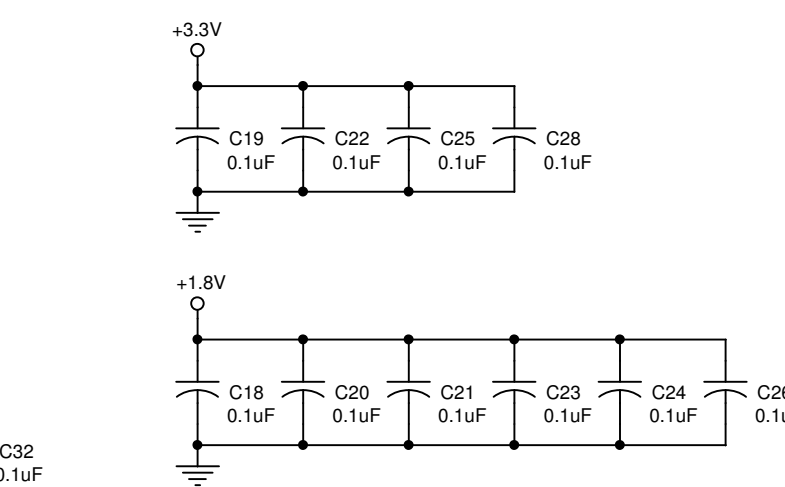

**S3C2410A
ARM9
272-FBGA**

www.TinCanTools.com		
Title HAMMER - S3C2410A Engine Board (DIP40)		
Size B	Document Number HAMMER_REV-B	Rev B
Date: Wednesday, January 10, 2007	Sheet 1	of 2

www.TinCanTools.com		
Title HAMMER - S3C2410A Engine Board (DIP40)		
Size B	Document Number HAMMER_REV-B	Rev B
Date: Wednesday, January 10, 2007	Sheet 2	of 2