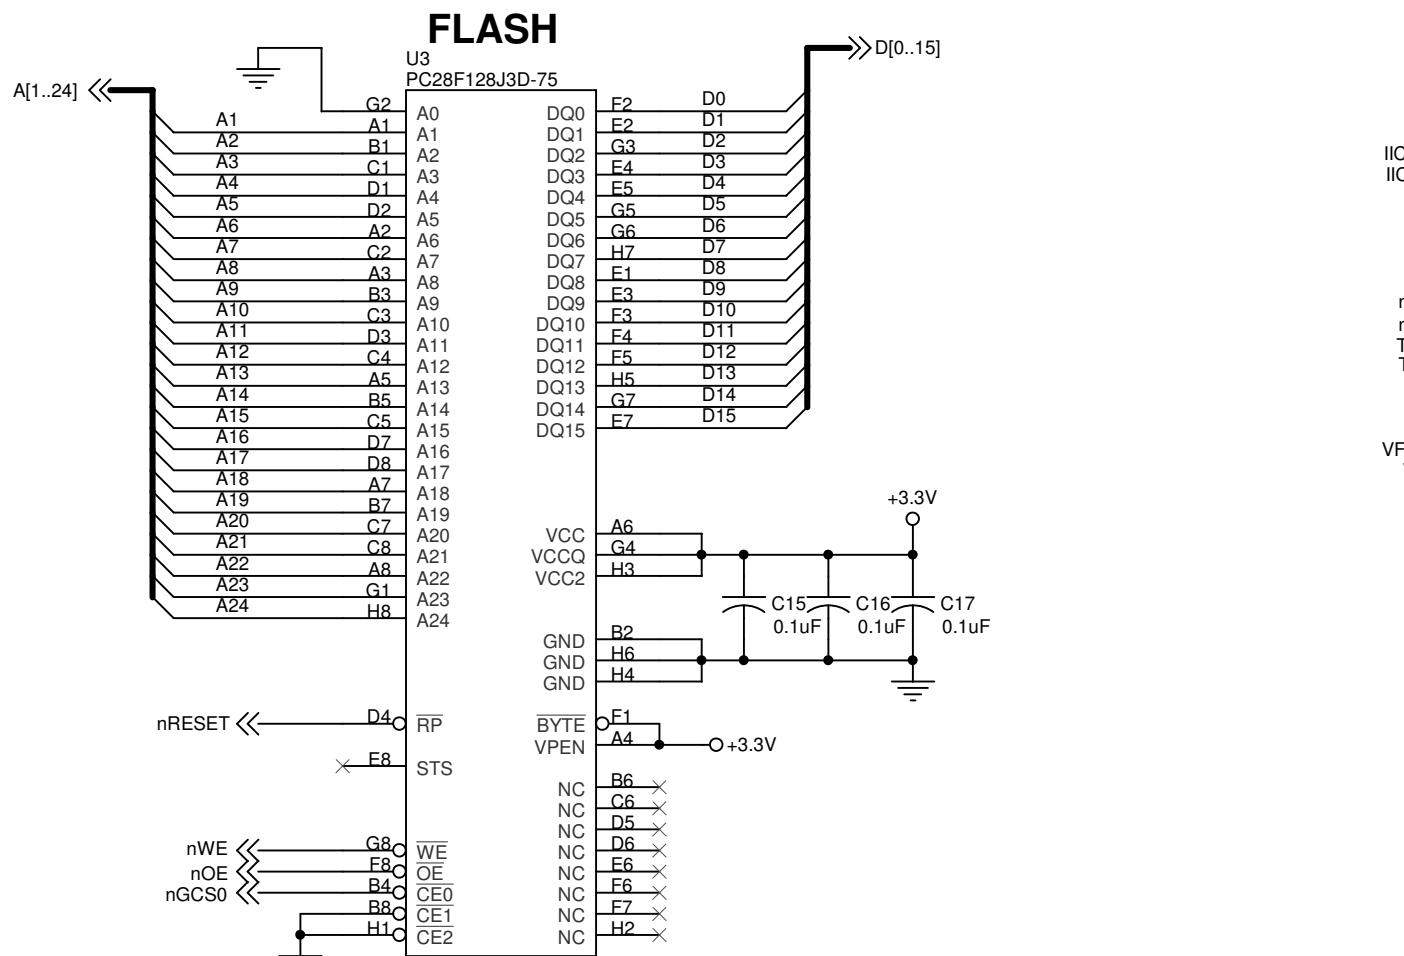

**S3C2410A
ARM9
272-FBGA**

www.TinCanTools.com		
Title HAMMER - S3C2410A Engine Board (DIP40)		
Size B	Document Number HAMMER_REV-B	Rev B
Date: Wednesday, January 10, 2007	Sheet 1	of 2

www.TinCanTools.com		
Title HAMMER - S3C2410A Engine Board (DIP40)		
Size B	Document Number HAMMER_REV-B	Rev B
Date: Wednesday, January 10, 2007	Sheet 2	of 2