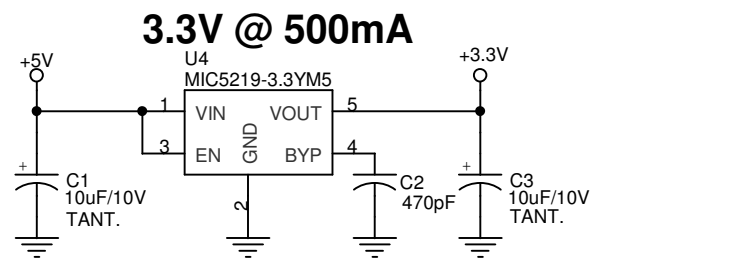

**S3C2410A
ARM9
272-FBGA**

www.TinCanTools.com		
Title HAMMER - S3C2410A Engine Board (DIP40)		
Size B	Document Number HAMMER_REV-B	Rev B
Date: Wednesday, January 10, 2007	Sheet 1	of 2

www.TinCanTools.com		
Title HAMMER - S3C2410A Engine Board (DIP40)		
Size B	Document Number HAMMER_REV-B	Rev B
Date: Wednesday, January 10, 2007	Sheet 2	of 2