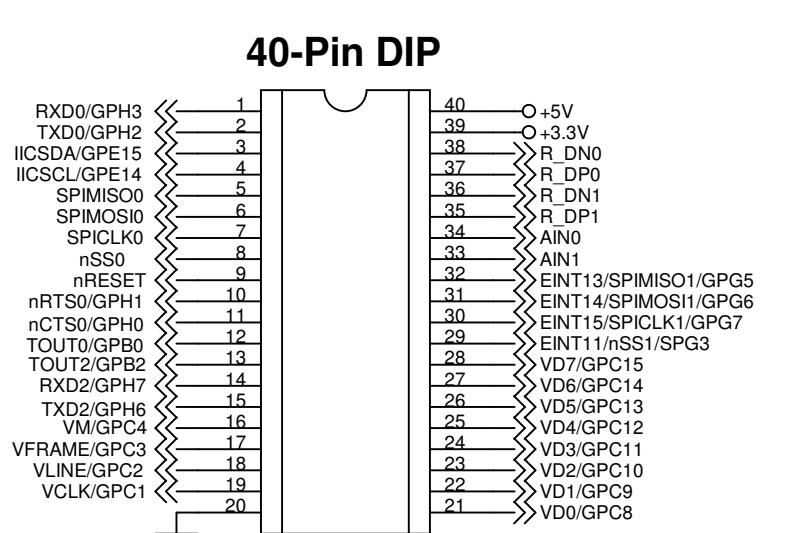

**S3C2410A
ARM9
272-FBGA**

www.TinCanTools.com		
Title HAMMER - S3C2410A Engine Board (DIP40)		
Size B	Document Number HAMMER_REV-B	Rev B
Date: Wednesday, January 10, 2007	Sheet 1	of 2

www.TinCanTools.com		
Title HAMMER - S3C2410A Engine Board (DIP40)		
Size B	Document Number HAMMER_REV-B	Rev B
Date: Wednesday, January 10, 2007	Sheet 2	of 2